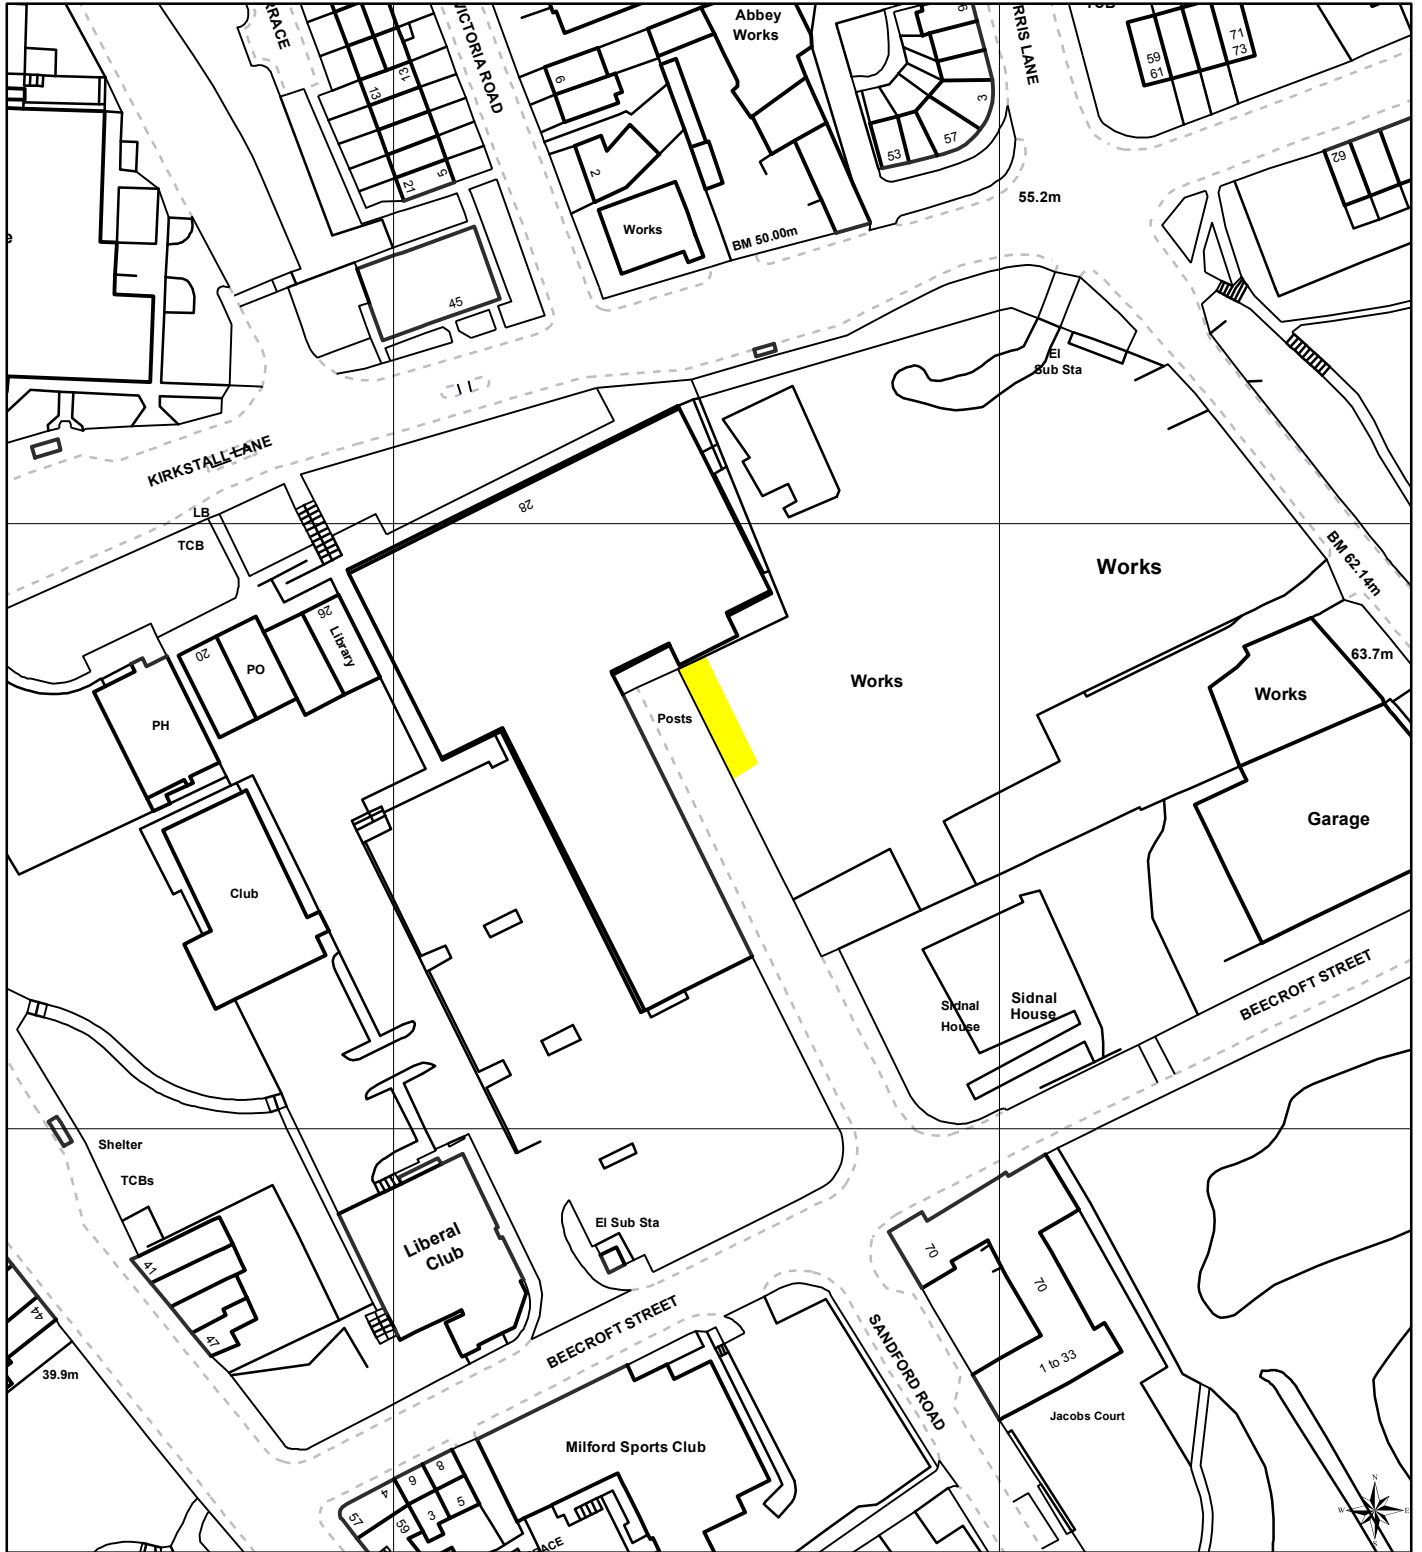

**LEEDS CITY COUNCIL OWNERSHIP PLAN
BEECROFT STREET
KIRKSTALL
LEEDS LS5**

© Crown Copyright and database right 2014
Ordnance Survey LA100019567

PREP BY M. CHRISTIAN
DATE SAVED: 12/12/2018
OS No SE2635NW
SCALE 1:1,250
PLAN No 18600/AA